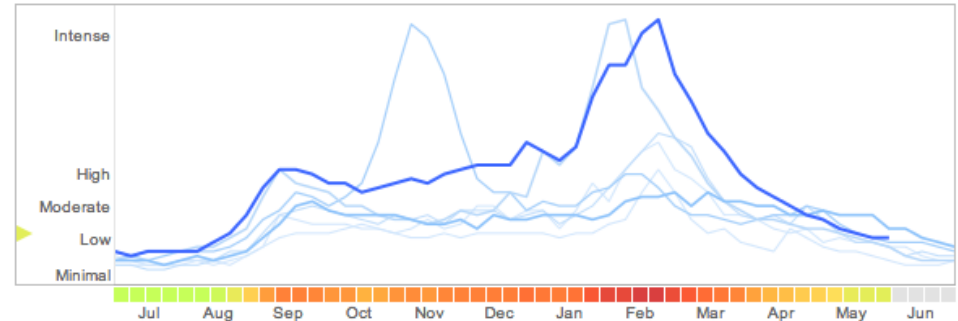

National

● 2012-2013 ● Past years ▼